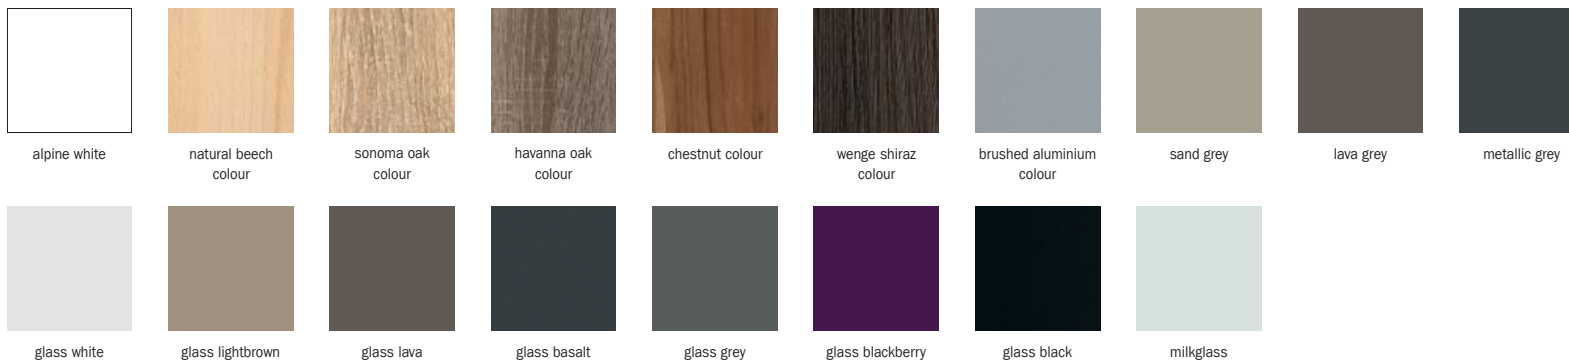

Front/Carcase	Colour no.									
	Robe carcasses, trims, matching pieces, beds	Front wood colour/mirror	Front glass white	Front glass light-brown	Front glass lava	Front glass basalt	Front glass grey	Front glass black-berry	Front glass black	*Front milkglass-fields (transparent)
Natural beech colour	A1033	A1033	A1076	A1085	AM171	AM179	A1084	A1028	A1037	A1052
Chestnut colour	A3013	A3013	A3026	A3135	AM371	AM379	A3044	A3028	A3027	A3022
Sonoma oak colour	AP613	AP613	AP626	AP635	A6M21	A6M29	AP624	AP628	AP627	AP622
Havanna oak colour	AM013	AM013	AM026	AM035	AM021	AM029	AM044	AM028	AM027	AM022
Wenge shiraz colour	AM513	AM513	AM526	AM535	AM521	AM559	AM544	AM528	AM527	AM522
Alpine white	A9333	A9333	A9376	A9635	A9M21	A9M29	A9544	A9478	A9377	A9462
Sand grey	-	A6413	A6426	A6435	A6421	A6429	A6444	A6428	A6427	A6422
Lava grey	-	A6423	A6436	A6445	A6431	A6439	A6454	A6438	A6437	A6432
Brushed aluminium colour	A8713	A8713	A8726	A8735	A8601	A8609	A8744	A8768	A8727	A8752
Metallic grey	A7303	A8533	A8576	A8635	A7421	A7429	A8644	A8578	A8577	A8662

■ Extras for robes please see **ACCESSORIES PC**.

*Front with milkglass-fields, only useable in the middle of the front.